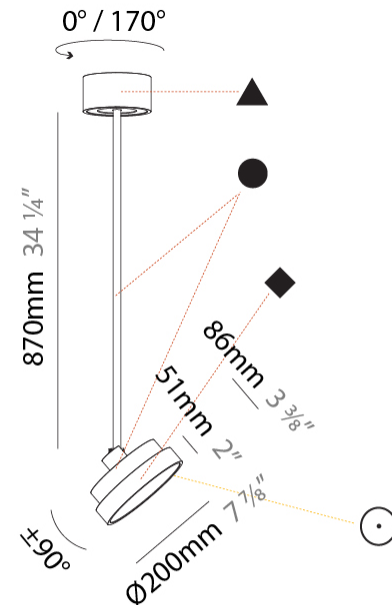

GENERAL

Series: Sign Diva Flex
Subseries: Sign Diva Flex
Brand: Prolicht
Division: Architectural
Mounting Type: Suspension
Mounting Location: Ceiling
Subcategory: Pendant

PHYSICAL

Shape: Round
Diameter (mm): 200
Diameter (in): 7 7/8
Height (mm): 870
Depth (mm): 86
Height (in): 34 1/4
Depth (in): 3 3/8
Light Distribution: Adjustable / Direct
Weight (kg): 2.007
Weight (lbs): 4.42
Diffuser: PMMA - Opal / Micro-Prism / Sparkling Secret / Vintage Industrial
Fixture Finish: SSR / BKV / CWI / CRY / HAB / UFT / ITA / RUA / FTG / MYG / LOD / PUS / FRO / FUP / KIA / POP / BLS / SPG / MEY / GOH / GUM / CHC / COM / ABZ / JAG / OBR / MOS / ROR
Fixture Material: Extruded Aluminum / Steel

ELECTRICAL

Lamp Type: LED (Zhaga Standard)
Input Wattage (W): 12.1
Total Output Wattage (W): 11
Dimming: Tri-Mode (Non-Dimming and Phase Dimming (120Vac only) and 0-10V Dimming)
Driver Included: Yes
Driver Location: Integrated
Driver Type: Constant Current - Universal
Driver Class: Class 2
Input Voltage (V): 120 - 277
Constant Current (MA): 350

LED

Color Temperature (*K): 2700 / 3000 / 3500 / 4000
Max. Delivered Lumen (lm): 836 / 895 / 902 / 921
Nominal Lumen (lm): 1280 / 1370 / 1382 / 1410
CRI: >90 CRI
Lamp Life (hrs): 50000

OPTICAL

Adjustability: Rotational 170°; Tilt 90°

RATINGS AND CERTIFICATIONS

Certified By: Certified for North American Standards
IP rating: IP20